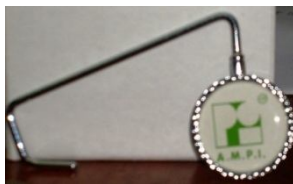

AVAILABLE PRODUCTS IN OUR

Virtual Store

20 cm Rule with calculator

\$ 65.00

Hanger-bag with protector

\$ 65.00

Cup

\$ 65.00